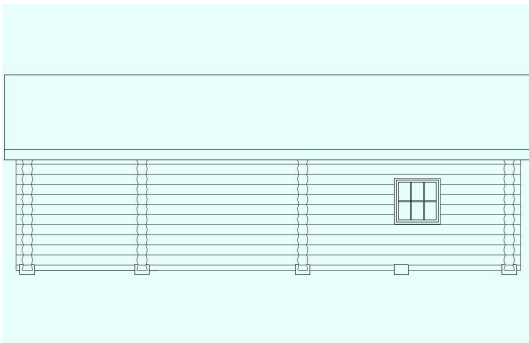

## Ristiku 35

Areal approximately: 75 m<sup>2</sup>

Measures: 11 x 7 m

Terrace: 10 m<sup>2</sup>

*All of our designs can be modified to fit  
your needs and dreams*

**10% deposit  
freezes the price for 12 months.**