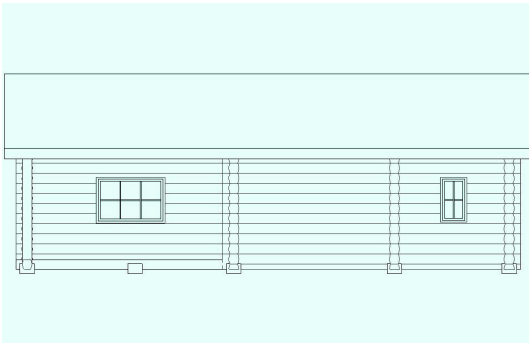

## Ristiku 35

Areal approximately: 75 m<sup>2</sup>

Measures: 11 x 7 m

Terrace: 10 m<sup>2</sup>

*All of our designs can be modified to fit  
your needs and dreams*

**10% deposit  
freezes the price for 12 months.**