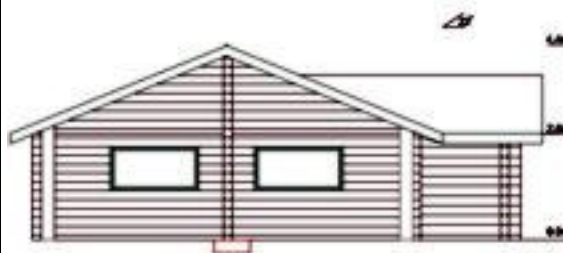

## Odin2

Areal approximately: 130 m<sup>2</sup>

Measures: 12.5x10.5m

Terrace: 12 m<sup>2</sup>

*All of our designs can be modified to fit  
your needs and dreams*

10% deposit  
freezes the price for 12 months.